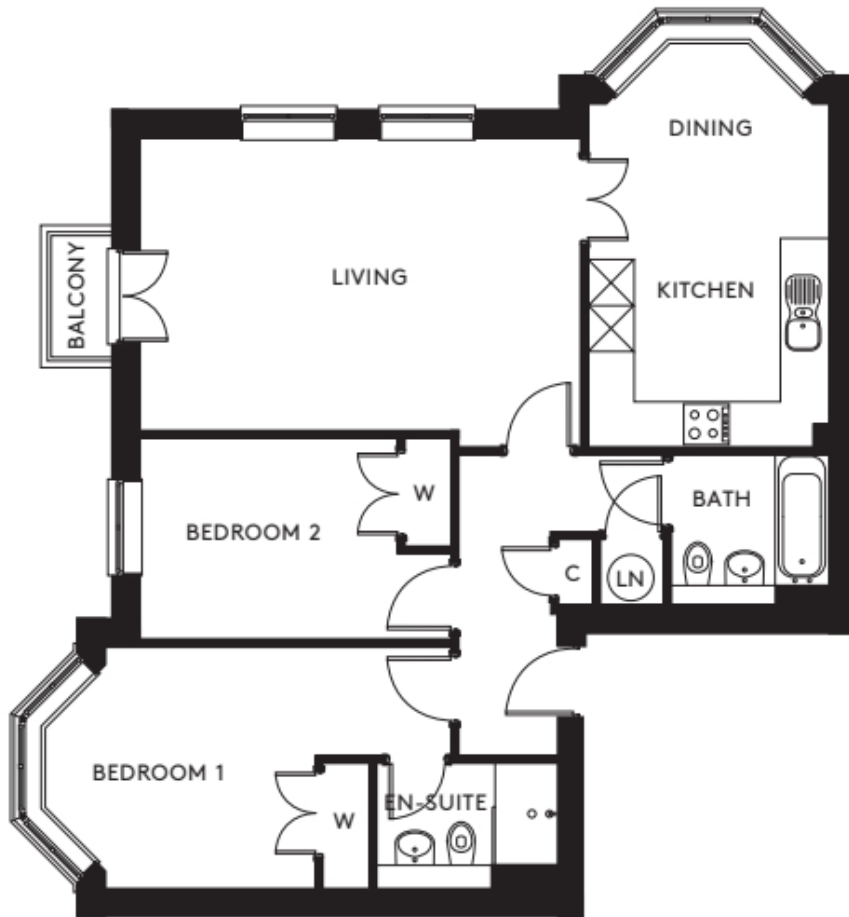

8 Shelley House

Price: £365,000*, First floor

Internal measurements: 862sq ft

* other charges apply

Kitchen / Diner	10' 5" x 13' 5"	3,170 x 4,070mm
Living Room	19' 0" x 12' 7"	5,770 x 3,830mm
Bedroom 1	11' 8" x 10' 6"	3,540 x 3,180mm
Bedroom 2	13' 7" x 8' 9"	4,140 x 2,650mm